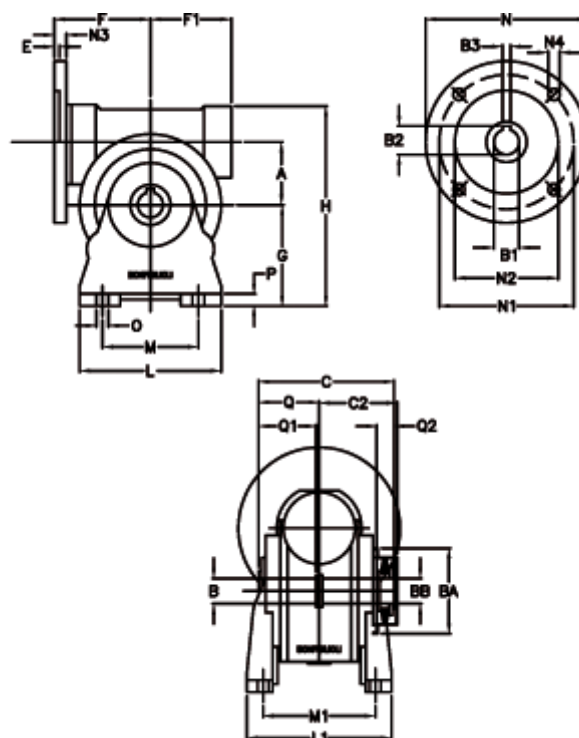

Article number: 390204900723316

Description: Worm Gear with Torque Limiter
VF 49-L1-A-7 P80B14

Measures

| | | | |
|------------|-------------------------------|------------|----------|
| a = 49.50 | C2 = 63,5 | L1 = 124.0 | O = 8.5 |
| B = 25 | Description = VF 49A-xx-80B14 | m = 63 | P = 12 |
| B1 E7 = 19 | E = 3.0 | M1 = 98.5 | Q = 51.0 |
| B2 = 21.8 | F = 70 | N = 120 | Q1 = 41 |
| B3 H9 = 6 | F1 = 63 | N1 = 100 | Q2 = 15 |
| BA = 63 | g = 82 | N2 = 80 | |
| BB H7 = 14 | H = 162 | N3 = 10.0 | |
| C = 105 | L = 110 | N4 = 7 | |